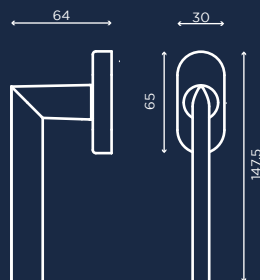

- oro lucido
  polished brass
- oro satinato opaco
  matt satin brass
- cromo lucido
  chrome plated
- cromo satinato
  satin chrome
- nero lucido
  bright black
- nero opaco
  matt black

C00498

C00411_DK