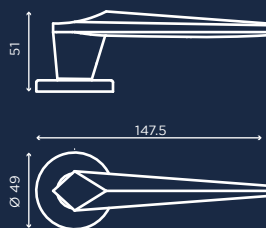

LEONTIA _ *design Alessio Rigamonti*
C009
nero lucido
bright black

INEDITA
A NEW STORY BEGINS

-  oro lucido
polished brass
-  oro satinato opaco
matt satin brass
-  cromo lucido
chrome plated
-  cromo satinato
satin chrome
-  nero lucido
bright black
-  nero opaco
matt black